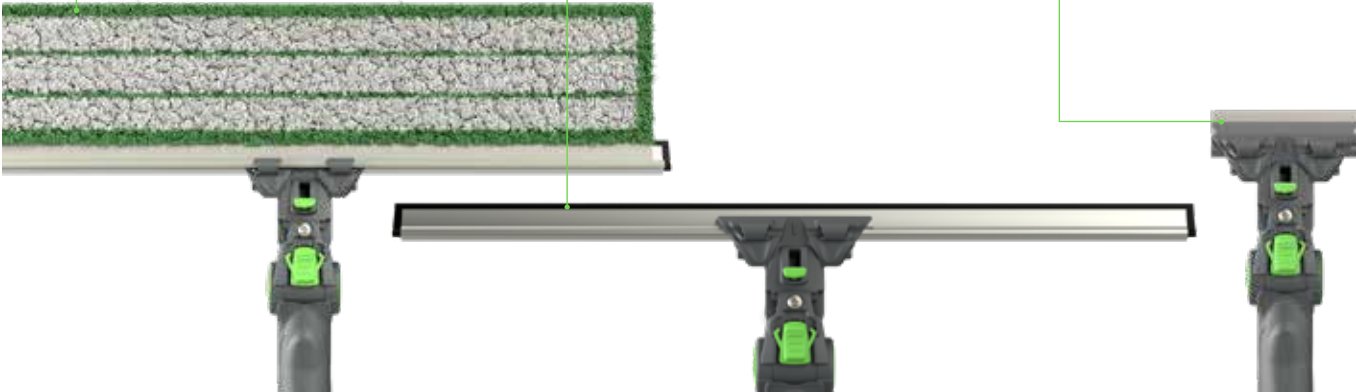

1. COMBI VERSION

Equipped with **IPC microfiber pad**, this model allows even the most grimy windows to be washed and remove stubborn dirt.

2. SQUEEGEE VERSION

Matched with **high quality natural Pulex rubber**, it wipes perfectly without leaving marks or halos.

3. SCRAPER VERSION

This version, combined with scraper, easily removes even the most stubborn or encrusted dirt.

A multipurpose tool to wash, squeegee, and scrape with a universal handle.

VERSATILE

1. EXCLUSIVE PIVOTING SYSTEM

3. EXTRA-WIDE ADAPTABLE ANGLE

It allows the tool to be adjusted according to cleaning needs or your preferences (-20 °, -5 °, 10 °, 25 °, 40 °, 55 °, 70 °).

HIGH COMPATIBILITY

UNIVERSAL

The (patent pending) head is compatible with most channels and telescopic poles on the market.

EASY ON/OFF

of the telescopic poles with safety hole.

IDEAL FOR USE IN HEIGHT

... but not only.

MADE IN ITALY WITH HIGH QUALITY MATERIALS

Each component has been carefully selected to ensure the best performance.