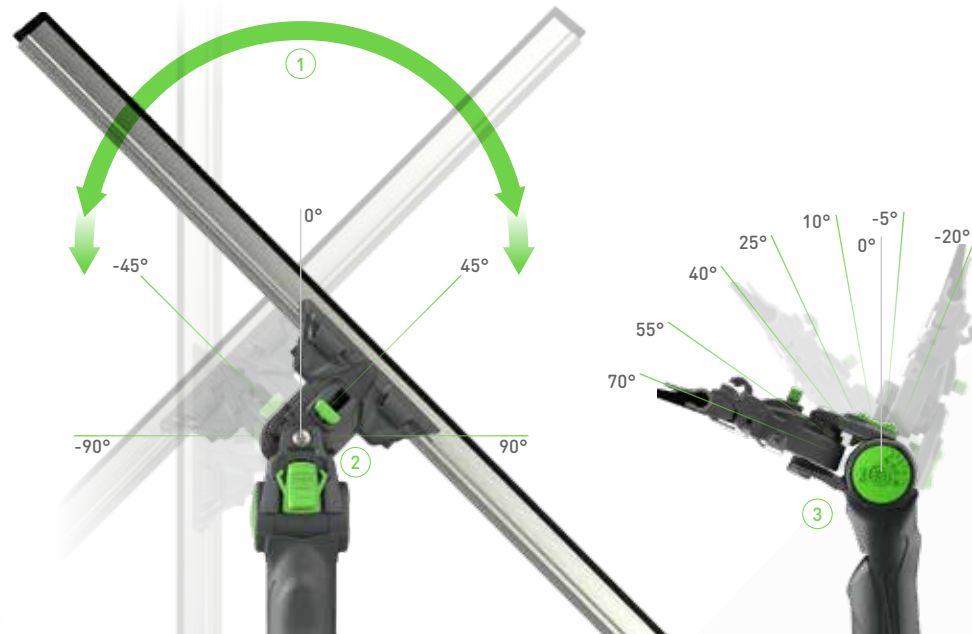

1. COMBI VERSION

Equipped with **IPC microfiber pad**, this model allows even the most grimy windows to be washed and remove stubborn dirt.

2. SQUEEGEE VERSION

Matched with **high quality natural Pulex rubber**, it wipes perfectly without leaving marks or halos.

3. SCRAPER VERSION

This version, combined with scraper, easily removes even the most stubborn or encrusted dirt.

A multipurpose tool to wash, squeegee, and scrape with a universal handle.

VERSATILE

1. EXCLUSIVE PIVOTING SYSTEM

3. EXTRA-WIDE ADAPTABLE ANGLE

It allows the tool to be adjusted according to cleaning needs or your preferences (-20 °, -5 °, 10 °, 25 °, 40 °, 55 °, 70 °).

HIGH COMPATIBILITY

UNIVERSAL

The (patent pending) head is compatible with most channels and telescopic poles on the market.

EASY ON/OFF

of the telescopic poles with safety hole.

IDEAL FOR USE IN HEIGHT

... but not only.

MADE IN ITALY WITH HIGH QUALITY MATERIALS

Each component has been carefully selected to ensure the best performance.