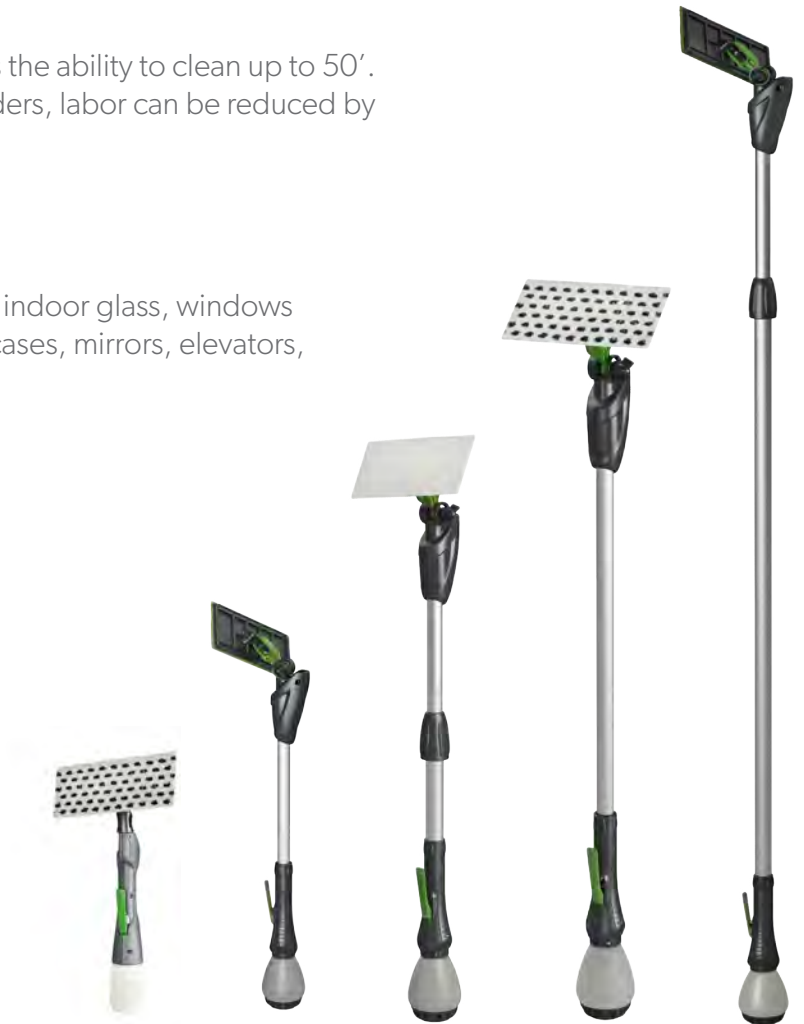

Environmentally Friendly

The Cleano utilizes IPC Eagle's pure water window cleaning system, which allows for a chemical-free cleaning. When not using chemicals, no residue is left behind, eliminating any streaks and marks.