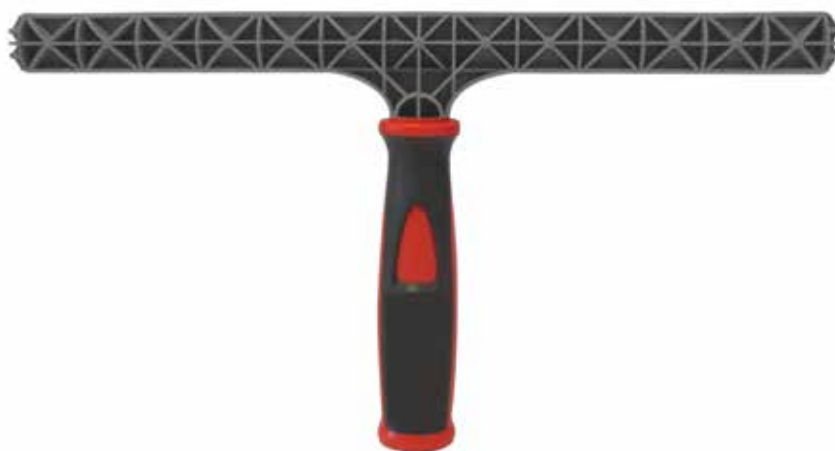

Window washer handles

.01

TECHNOLITE T-HANDLE

- Ergonomic handle

| CODE | PACK | SIZE |
|-----------|------|-------|
| VECO70235 | - | 25 cm |
| VECO70236 | - | 35 cm |
| VECO70237 | - | 45 cm |

.02

ALL PLASTIC T-HANDLE

| CODE | PACK | SIZE |
|-----------|------|-------|
| VECO70158 | 50 | 25 cm |
| VECO70159 | 50 | 35 cm |
| VECO70160 | 50 | 45 cm |
| VECO70161 | 50 | 55 cm |